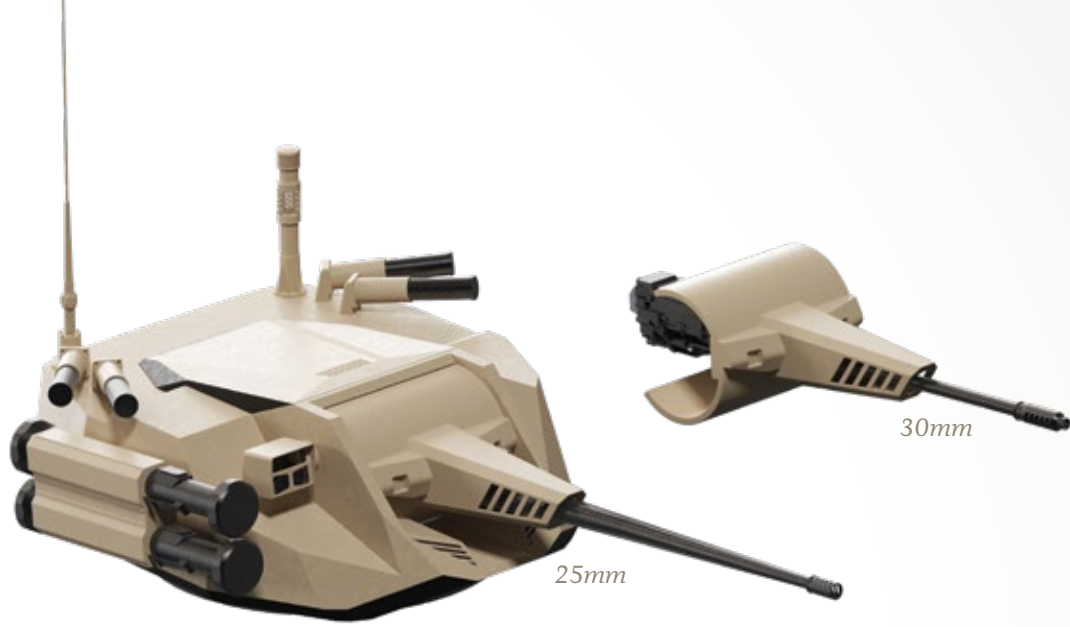

**WEAPON
SYSTEMS**

Multi-Cannon 25-30
Protected loading

Multi-Configuration
Missile Launcher