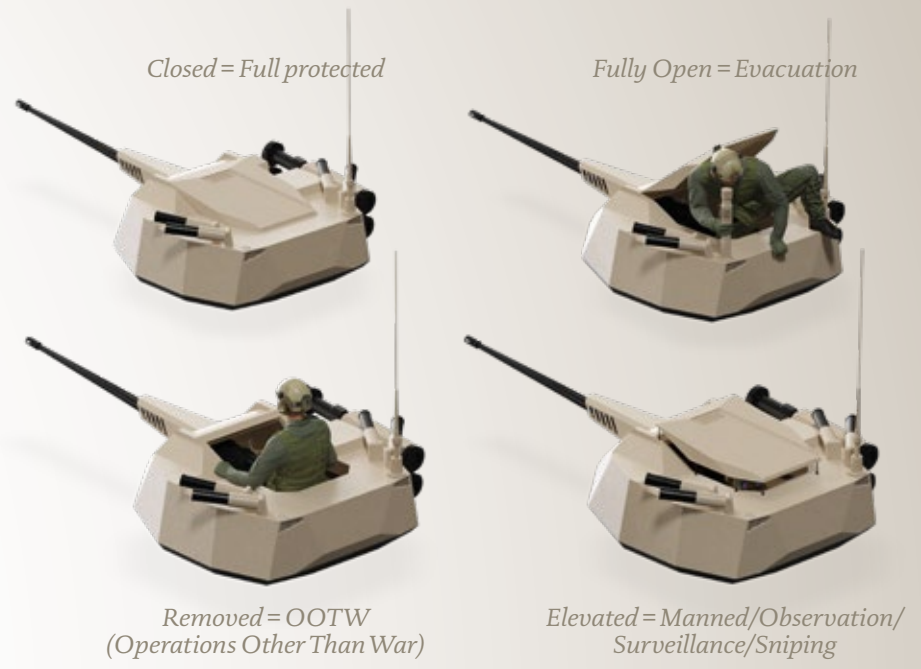

COCKERILL® CPWS GEN. 2

MULTI-MISSION | PROTECTED | LIGHT

**WEAPON
SYSTEMS**

Multi-Cannon 25-30
Protected loading

Multi-Configuration
Missile Launcher

THROUGH-LIFE
SUPPORT

Maintenance
Training

Upgrade
Simulation

MULTI-MISSION - PROTECTED - HIGH

« Due to the **unique design** of its **mobile** and **removable hatch**, the Cockerill® CPWS Gen. 2 is **multi-mission** capable. It can accommodate **25mm and 30mm** calibre cannons and an **anti-tank missile** capability. Last but not least, this light system allows for **under-armour reloading**, thus maximizing the **protection** of the crews. »