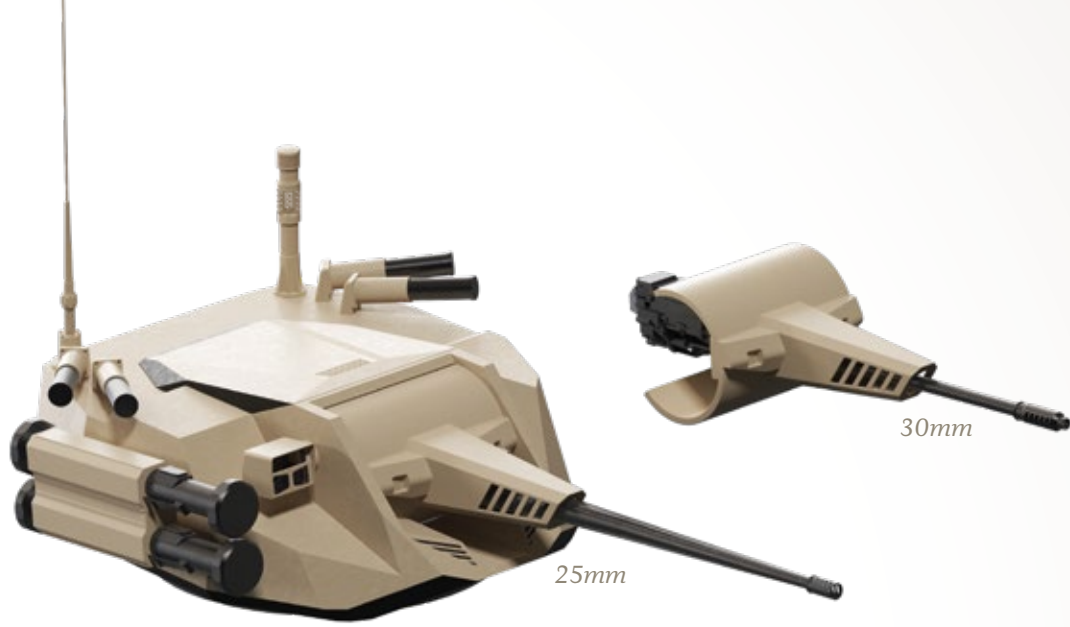

COCKERILL® CPWS GEN. 2

MULTI-MISSION | PROTECTED | LIGHT

**WEAPON
SYSTEMS**

Multi-Cannon 25-30
Protected loading

Multi-Configuration
Missile Launcher

THROUGH-LIFE
SUPPORT

Maintenance
Training

Upgrade
Simulation

MULTI-MISSION - PROTECTED - HIGH

« Due to the **unique design** of its **mobile** and **removable hatch**, the Cockerill® CPWS Gen. 2 is **multi-mission** capable. It can accommodate **25mm and 30mm** calibre cannons and an **anti-tank missile** capability. Last but not least, this light system allows for **under-armour reloading**, thus maximizing the **protection** of the crews. »